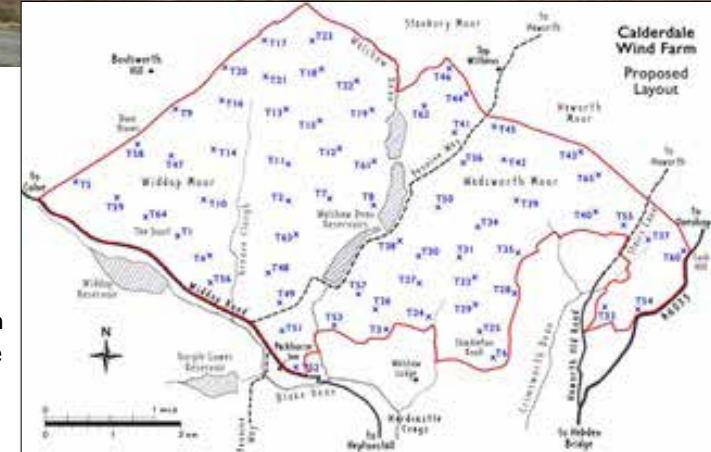

Local people will suffer disruption from construction of the wind farm. It will require 40km of crushed rock roads, each 6m wide, for turbine access. This rock has to be imported limestone from North Yorkshire, because the onsite sandstone is strong in a block but turns to sand as aggregate.

To get rock from North Yorkshire would take 45,000 x 20 tonne truck loads (and 45,000 empty trucks going back). One every minute for two years, coming along the Skipton bypass, through Keighley, Ingrow, Cross Roads and Oxenhope to the likely site access point at Cock Hill on the A6033 Oxenhope to Hebden Bridge Road.

There's a public meeting at the Old School Room, Church St., Haworth on Thursday 5 September 2024 at 7pm.

Confirmed speakers are author and conservationist **Mark Avery**, local campaigner **Nick MacKinnon** (whose blogs about the wind farm you can find here: bit.ly/3YRbVFB) and **Robbie Moore MP**.

The event is free but please register for a seat at bit.ly/3AxmFP8

www.saverestorewalshawmoor.wordpress.com

Worth Valley Against Walshaw Moor Windfarm